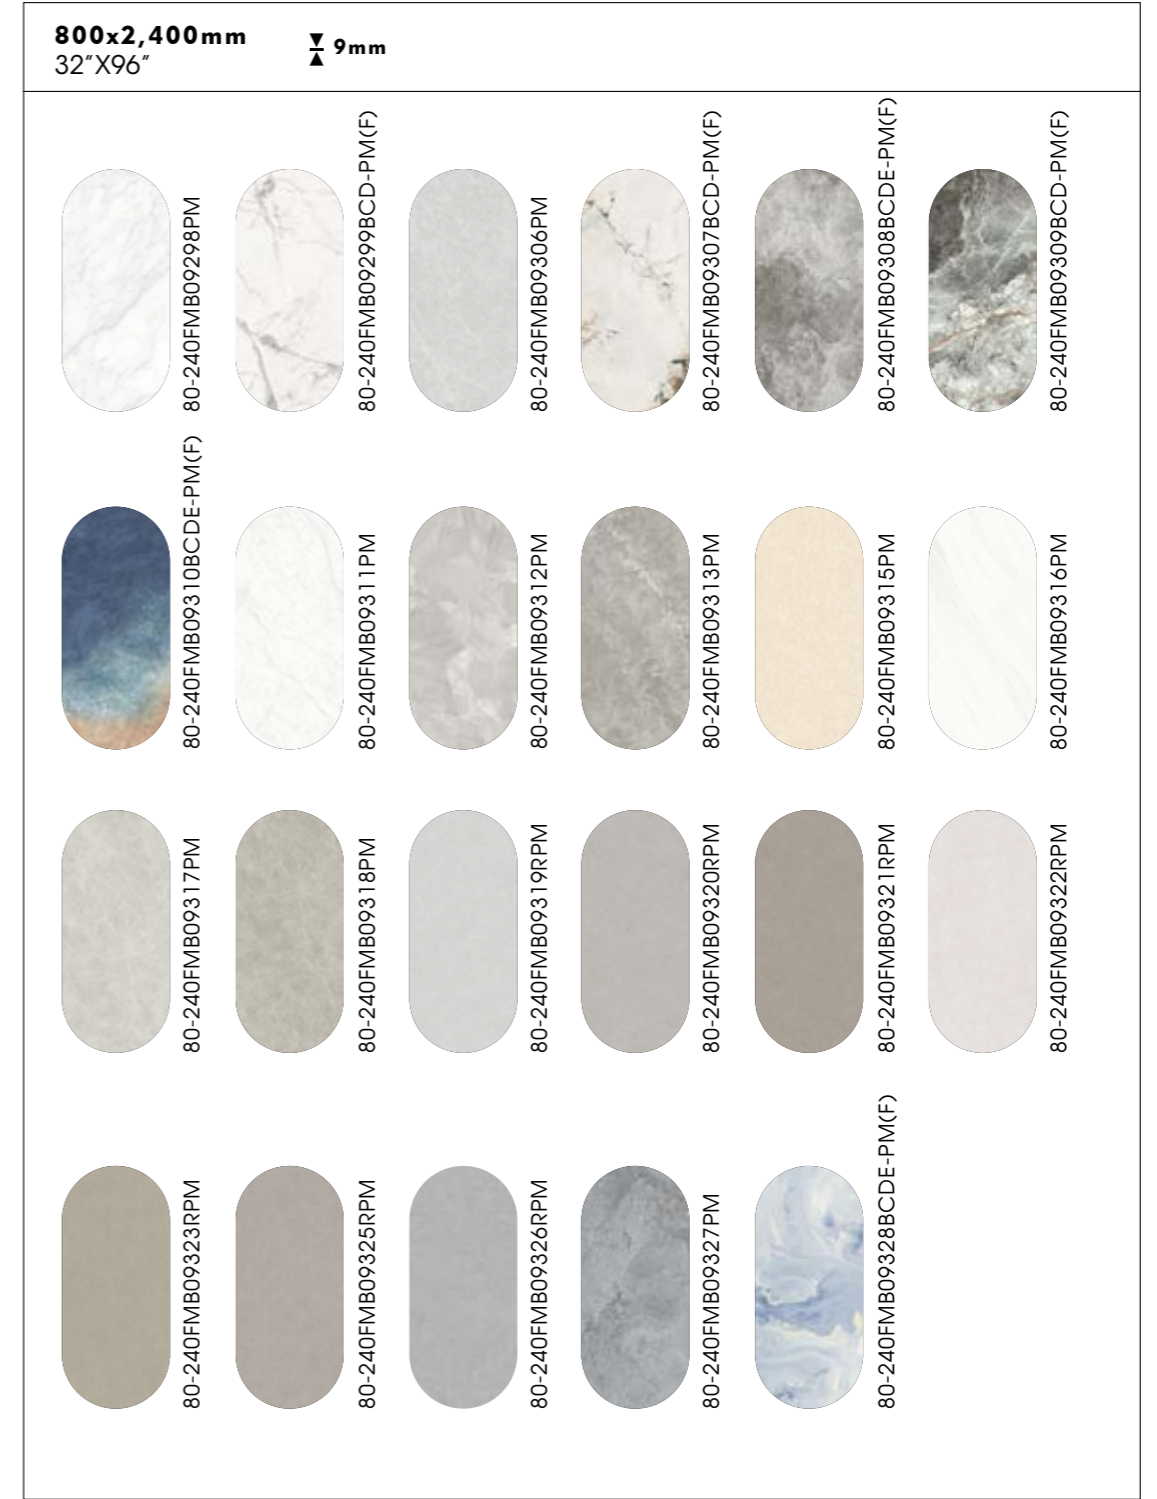

SURFACES
GRAND STONE

800x2,400 mm
 32"X96"

GRAND STONE

* (F) :no more mind the gap---Tesselation

GRAND STONE wall
80-240FMB09298PM 800x2,400mm 32"X96"

wall
80-240FMB09299B-PM(F) 800x2,400mm 32"X96"

GRAND STONE wall
80-240FMB09298PM 800x2,400mm 32"X96"

wall
80-240FMB09306PM 800x2,400mm 32"X96"

GRAND STONE

wall

80-240FMB09307BCD-PM(F) 800x2,400mm 32" X96"
80-240FMB09309BCD-PM(F) 800x2,400mm 32" X96"

floor

80-240FMB09309BCD-PM 800x2,400mm 32" X96"

GRAND STONE

GRAND STONE wall & floor
80-240FMB09316PM 800x2,400mm 32"X96"

wall
80-240FMB09317PM 800x2,400mm 32"X96"

SIMPLE LUXURY

▽ 9mm
▲

80-240FMB09298PM

800x2,400mm Glazed-Polished Phases:5
32"X96"

80-240FMB09299BCD-PM(F)

SIMPLE LUXURY

▽ 9mm
▲

80-240FMB09323RPM

800x2,400mm Glazed-Soft Polished Phases:5
32" X96"

80-240FMB09325RPM

800x2,400mm Glazed-Soft Polished Phases:5
32" X96"

80-240FMB09326RPM

800x2,400mm Glazed-Soft Polished Phases:4
32" X96"